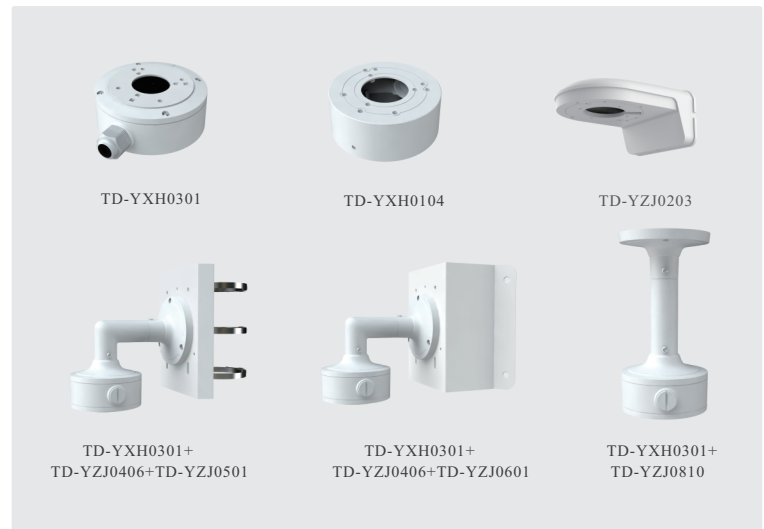

Tel: +86-755-36995888

Web site: <http://en.tvt.net.cn>

Fax: +86-755-33104777

E-mail: overseas@tvt.net.cn

SPECIFICATIONS

Model	TD-7524AM4
Specifications	
Camera	
Image Sensor	1 / 2.8 "CMOS
Resolution	2MP
Image Size	1920 x 1080
Video Output	AHD / TVI / CVI / CVBS
Audio	1CH built-in MIC
Image System	PAL / NTSC
Electronic Shutter	Auto: 1 / 50s ~ 1 / 100000s (PAL); 1 / 60s ~ 1 / 100000s (NTSC)
IR Distance	20 ~ 30 m
Frame Rate	TVI/AHD/CVI: 2MP @25fps/30fps CVBS: PAL/NTSC
Min. Illumination	Color: 0.001 lux @F1.2, AGC ON; B/W: 0 lux with IR
Lens	2.8 mm
Lens Mount	M12
S / N Ratio	≥52dB (AGC OFF)
Ingress Protection	IP 67
Functions	
Function Control	OSD (COC Control)
WDR	120dB
Digital DNR	3D DNR
Coaxial Audio	Only TVI
AGC	Yes
Auto White Balance	Yes
BLC	Yes
Front Light Compensation	Yes
HLC	Yes
Sharpness	Yes
Smart IR	Yes
Image Setting	Yes
Defect Correction	Auto
Language	Chinese and English
Angle Adjustment	Pan: 0°~360°; Tilt: 0°~75°; Rotation: 0°~360°
Others	
Power Supply	DC12V (± 10%)
Power Consumption	Day: < 1W; Night: < 4W
Working Environment	- 30 °C ~ 50 °C, 10 % ~ 90 % (relative humidity)
Dimensions (mm)	Ø 94.6 × 82.8
Weight (net)	Approx. 0.399KG

DIMENSIONS

AVAILABLE ACCESSORIES

AVAILABLE MODEL

Available Model	TD-7524AM4(D/AU/SW/AR2)
-----------------	-------------------------