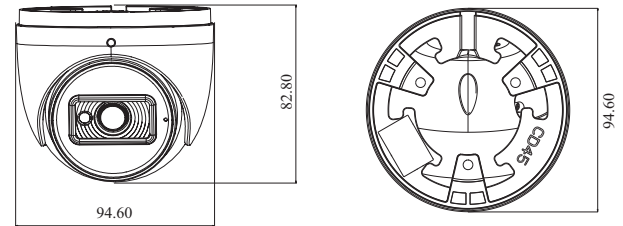

Tel: +86-755-36995888

Web site: <http://en.tvt.net.cn>

Fax: +86-755-33104777

E-mail: overseas@tvt.net.cn

SPECIFICATIONS

Model	TD-7524AM4
Specifications	
Camera	
Image Sensor	1 / 2.8 "CMOS
Resolution	2MP
Image Size	1920 x 1080
Video Output	AHD / TVI / CVI / CVBS
Audio	1CH built-in MIC
Image System	PAL / NTSC
Electronic Shutter	Auto: 1 / 50s ~ 1 / 100000s (PAL); 1 / 60s ~ 1 / 100000s (NTSC)
IR Distance	20 ~ 30 m
Frame Rate	TVI/AHD/CVI: 2MP @25fps/30fps CVBS: PAL/NTSC
Min. Illumination	Color: 0.001 lux @F1.2, AGC ON; B/W: 0 lux with IR
Lens	2.8 mm
Lens Mount	M12
S / N Ratio	≥52dB (AGC OFF)
Ingress Protection	IP 67
Functions	
Function Control	OSD (COC Control)
WDR	120dB
Digital DNR	3D DNR
Coaxial Audio	Only TVI
AGC	Yes
Auto White Balance	Yes
BLC	Yes
Front Light Compensation	Yes
HLC	Yes
Sharpness	Yes
Smart IR	Yes
Image Setting	Yes
Defect Correction	Auto
Language	Chinese and English
Angle Adjustment	Pan: 0°~360°; Tilt: 0°~75°; Rotation: 0°~360°
Others	
Power Supply	DC12V (± 10%)
Power Consumption	Day: < 1W; Night: < 4W
Working Environment	- 30 °C ~ 50 °C, 10 % ~ 90 % (relative humidity)
Dimensions (mm)	Ø 94.6 × 82.8
Weight (net)	Approx. 0.399KG

DIMENSIONS

AVAILABLE ACCESSORIES

AVAILABLE MODEL

Available Model	TD-7524AM4(D/AU/SW/AR2)
-----------------	-------------------------